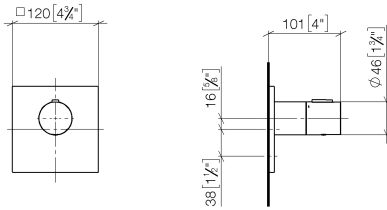

Fits: IMO, MEM, CL.1, CYO

**Required miscellaneous**

**xTOOL Concealed thermostat module without volume control -** 35 503 970 90  
 •max. recess depth 155 mm  
 •min. recess depth 115 mm

**Recommended miscellaneous**

**xGRID Attachment set for integrating in the dry wall construction -** 12 340 970 90

**Required miscellaneous**

**xGRID Installation track 555 mm -** 12 360 970 90

36 501 780  
mm [inches]

Certificates

WRAS\_2011026.