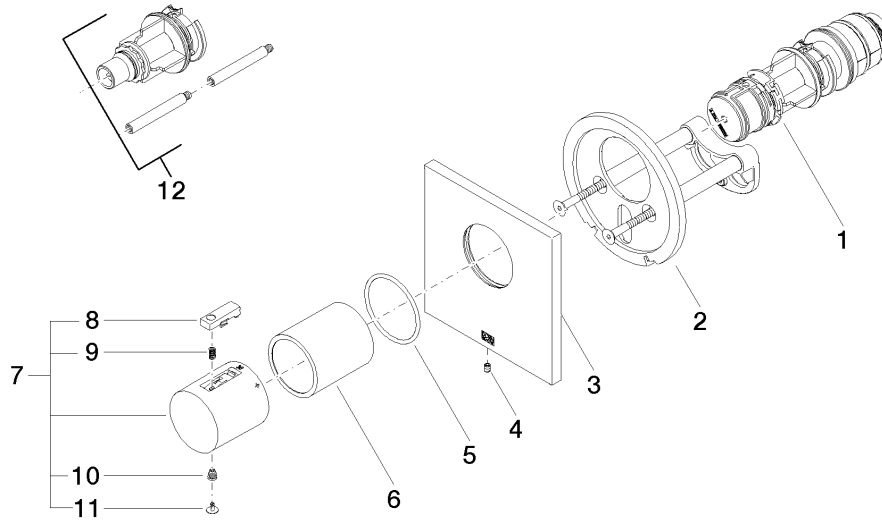

**xGRID Attachment set for integrating in the dry wall construction -** 12 340 970 90

**Required miscellaneous**

**xGRID Installation track 555 mm -** 12 360 970 90

36 501 780  
mm [inches]

Certificates

WRAS\_2011026.

### Spare parts list

No.	Item Number	Name	Quantity used	Delivery time
1	90 15 02 063 00 90	cartridge	1	2
2	90 11 01 196 00 90	base	1	2
3	90 11 02 533 00-28	cover	1	20
4	09 31 11 044 90	pin	1	2
5	90 14 10 049 00 90	seal	1	2
6	90 21 02 112 00-28	sleeve	1	20
7	90 17 33 004 00-28	handle	1	20
8	90 21 33 011 00-13	handle	1	2
9	90 16 02 027 00 90	spring	1	2
10	90 30 30 136 00 90	screw	1	2
11	90 31 20 049 00-13	plug	1	30
12	12 178 970 90	Extension 46 mm -	1	2